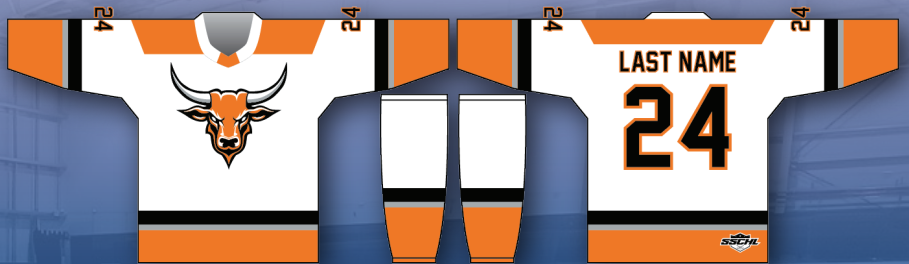

AWAY UNIFORM