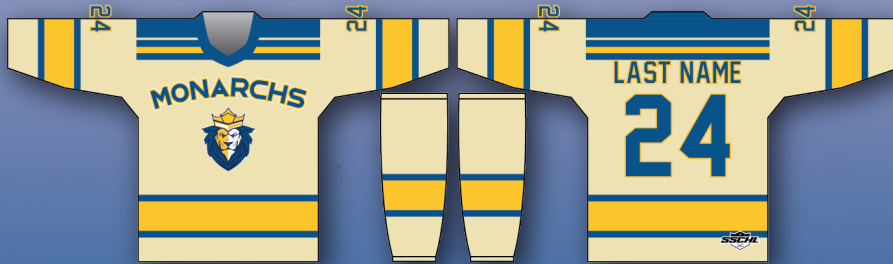

FALL 2024 SEASON FEE: \$389 (Includes 16 Games & Team Uniform)

TEAM NAME: BULLS
DIVISION: MASTERS

TEAM LOGO

HOME UNIFORM

AWAY UNIFORM

TEAM NAME: KNIGHTS
DIVISION: MASTERS

TEAM LOGO

HOME UNIFORM

AWAY UNIFORM

FALL 2024 SEASON FEE: \$389 (Includes 16 Games & Team Uniform)

TEAM NAME: MARINERS
DIVISION: MASTERS

TEAM LOGO

HOME UNIFORM

AWAY UNIFORM

TEAM NAME: MONARCHS
DIVISION: MASTERS

TEAM LOGO

HOME UNIFORM

AWAY UNIFORM

FALL 2024 SEASON FEE: \$389 (Includes 16 Games & Team Uniform)

TEAM NAME: THRESHERS
DIVISION: MASTERS

TEAM LOGO

HOME UNIFORM

AWAY UNIFORM

TEAM NAME: YELLOWJACKETS
DIVISION: MASTERS