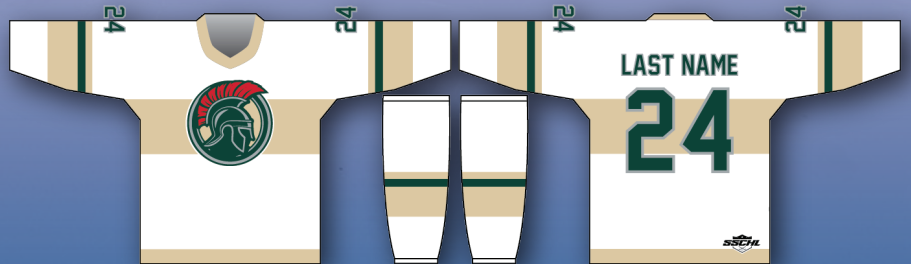

HOME UNIFORM

AWAY UNIFORM

TEAM NAME: MOUNTAINMEN
DIVISION: CLASSICS

TEAM LOGO

HOME UNIFORM

AWAY UNIFORM

FALL 2024 SEASON FEE: \$389 (Includes 16 Games & Team Uniform)

TEAM NAME: REAPERS
DIVISION: CLASSICS

TEAM LOGO

HOME UNIFORM

AWAY UNIFORM

TEAM NAME: SENTINELS
DIVISION: CLASSICS

TEAM LOGO

HOME UNIFORM

AWAY UNIFORM

FALL 2024 SEASON FEE: \$389 (Includes 16 Games & Team Uniform)