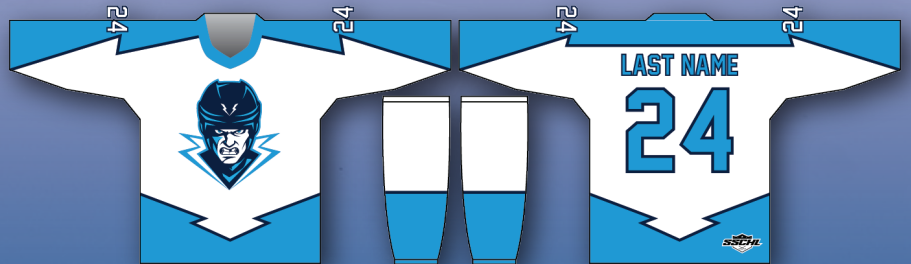

TEAM NAME: BOLTS
DIVISION: CLASSICS

TEAM LOGO

HOME UNIFORM

AWAY UNIFORM

FALL 2024 SEASON FEE: \$389 (Includes 16 Games & Team Uniform)

TEAM NAME: FURY
DIVISION: CLASSICS

TEAM LOGO

HOME UNIFORM