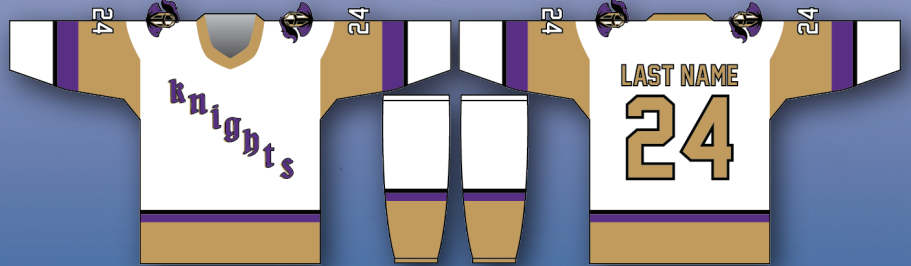

FALL 2024 SEASON FEE: \$389 (Includes 16 Games & Team Uniform)

TEAM NAME: BULLS
DIVISION: MASTERS

TEAM LOGO

HOME UNIFORM

AWAY UNIFORM

TEAM NAME: KNIGHTS
DIVISION: MASTERS

TEAM LOGO

HOME UNIFORM

AWAY UNIFORM

FALL 2024 SEASON FEE: \$389 (Includes 16 Games & Team Uniform)

TEAM NAME: MARINERS
DIVISION: MASTERS

TEAM LOGO

HOME UNIFORM

AWAY UNIFORM

TEAM NAME: MONARCHS
DIVISION: MASTERS

TEAM LOGO