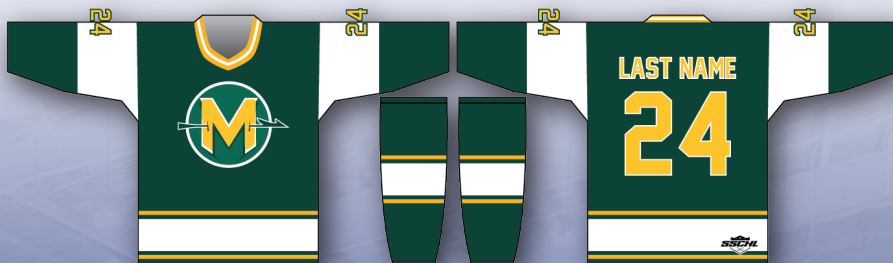

FALL 2024 SEASON FEE: \$389 (Includes 16 Games & Team Uniform)

TEAM NAME: BULLS
DIVISION: MASTERS

TEAM LOGO

HOME UNIFORM

AWAY UNIFORM

TEAM NAME: KNIGHTS
DIVISION: MASTERS

TEAM LOGO

HOME UNIFORM

AWAY UNIFORM

FALL 2024 SEASON FEE: \$389 (Includes 16 Games & Team Uniform)

TEAM NAME: MARINERS
DIVISION: MASTERS

TEAM LOGO

HOME UNIFORM

AWAY UNIFORM

TEAM NAME: MONARCHS
DIVISION: MASTERS

TEAM LOGO

HOME UNIFORM

AWAY UNIFORM

FALL 2024 SEASON FEE: \$389 (Includes 16 Games & Team Uniform)

TEAM NAME: THRESHERS
DIVISION: MASTERS

TEAM LOGO

HOME UNIFORM

AWAY UNIFORM

TEAM NAME: YELLOWJACKETS
DIVISION: MASTERS