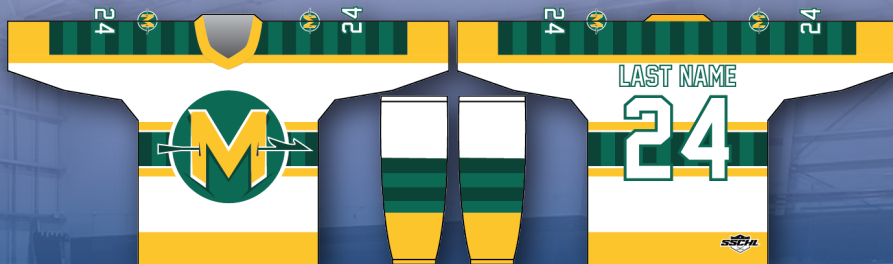

AWAY UNIFORM

FALL 2024 SEASON FEE: \$389 (Includes 16 Games & Team Uniform)

TEAM NAME: MARINERS
DIVISION: MASTERS

TEAM LOGO

HOME UNIFORM

AWAY UNIFORM

TEAM NAME: MONARCHS
DIVISION: MASTERS

TEAM LOGO

HOME UNIFORM

AWAY UNIFORM

FALL 2024 SEASON FEE: \$389 (Includes 16 Games & Team Uniform)

TEAM NAME: THRESHERS
DIVISION: MASTERS

TEAM LOGO

HOME UNIFORM

AWAY UNIFORM

TEAM NAME: YELLOWJACKETS
DIVISION: MASTERS